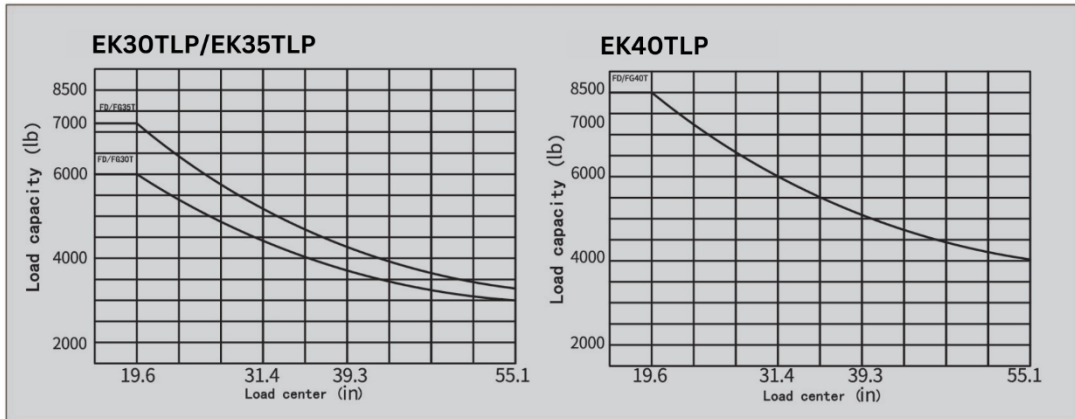

**Notes:**

Vertical axis represents load capacity; Horizontal axis shows load center, Load center are determined from front face of the fork.  
Capacity based on a 39.3 in cube load configuration with the center of gravity at the true center of the cube, and standard fork.  
The load capacity will be reduced while the mast tilt forward or loading with long fork or lifting transformable width of goods.  
Getting the load capacities at the various load centers timely via the load curve.

Specifications(front single tires).

Model	EK30TLP	EK35TLP	EK40TLP
	in	in	in
①Front Overhang	18.8	19	19.1
②Total Width	48.2	50.5	52.9
③Front Track	39.3	41.7	44
④Fork Spread(outside)	9.8~42.9	9.8~46.8	9.8~46.8
⑤Rear Track	38.1	38.1	38.2
⑥Fork Width	4.9	4.9	5.9