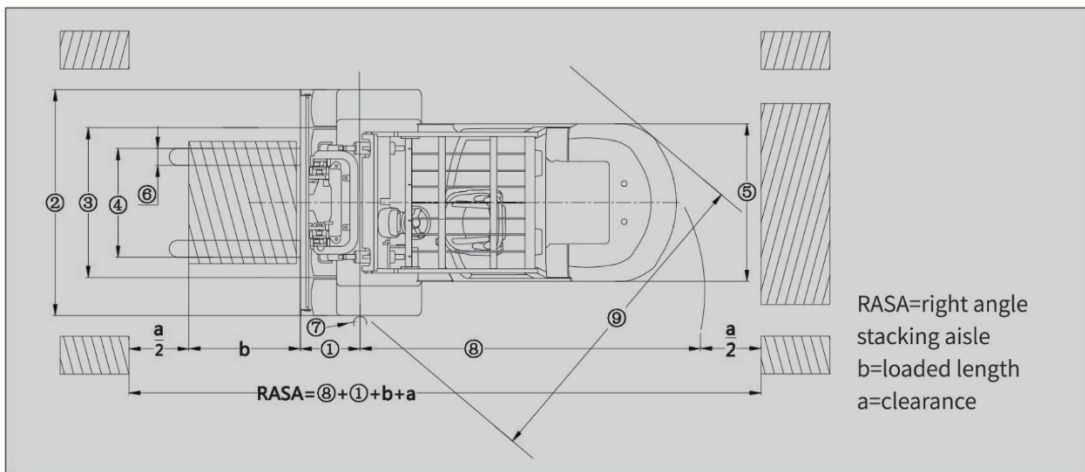

**Notes:**

Vertical axis represents load capacity; Horizontal axis shows load center, Load center are determined from front face of the fork.  
Capacity based on a 39.3 in cube load configuration with the center of gravity at the true center of the cube, and standard fork.  
The load capacity will be reduced while the mast tilt forward or loading with long fork or lifting transformable width of goods.  
Getting the load capacities at the various load centers timely via the load curve.

Specifications(front single tires).

Model	EK30TLP	EK35TLP	EK40TLP
	in	in	in
①Front Overhang	18.8	19	19.1
②Total Width	48.2	50.5	52.9
③Front Track	39.3	41.7	44
④Fork Spread(outside)	9.8~42.9	9.8~46.8	9.8~46.8
⑤Rear Track	38.1	38.1	38.2
⑥Fork Width	4.9	4.9	5.9